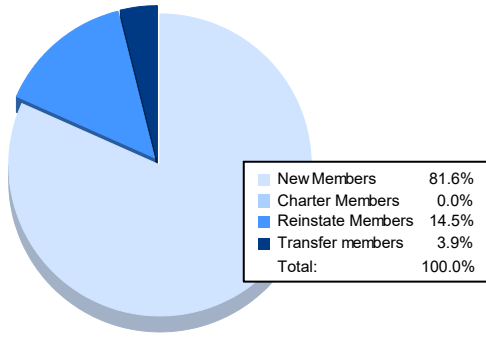

Year	New Clubs	Dropped Clubs	Gain/ Loss Clubs	New Members	Charter Members	Reinstate Members	Transfer Members	Total Member Added	Total Members Dropped	Gain/ Loss Members
2016-2017	1	0	1	105	21	5	12	143	123	20
2017-2018	0	0	0	100	0	14	3	117	128	-11
2018-2019	0	0	0	80	1	14	0	95	164	-69
2019-2020	0	1	-1	75	0	5	2	82	110	-28
2020-2021	0	2	-2	62	0	11	3	76	148	-72
<b>Average</b>	<b>0</b>	<b>1</b>	<b>0</b>	<b>84</b>	<b>4</b>	<b>10</b>	<b>4</b>	<b>103</b>	<b>135</b>	<b>-32</b>

### Membership Composition June 2021 Cumulative