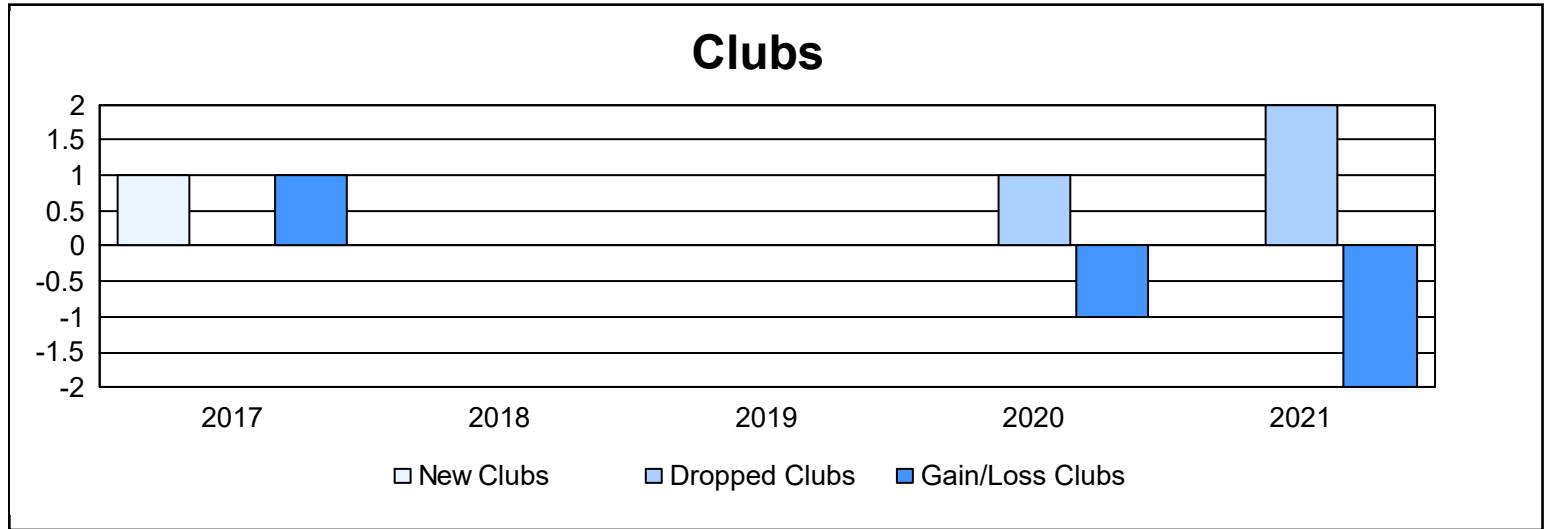

Year	New Clubs	Dropped Clubs	Gain/ Loss Clubs	New Members	Charter Members	Reinstate Members	Transfer Members	Total Member Added	Total Members Dropped	Gain/ Loss Members
2016-2017	1	0	1	105	21	5	12	143	123	20
2017-2018	0	0	0	100	0	14	3	117	128	-11
2018-2019	0	0	0	80	1	14	0	95	164	-69
2019-2020	0	1	-1	75	0	5	2	82	110	-28
2020-2021	0	2	-2	62	0	11	3	76	148	-72
<b>Average</b>	<b>0</b>	<b>1</b>	<b>0</b>	<b>84</b>	<b>4</b>	<b>10</b>	<b>4</b>	<b>103</b>	<b>135</b>	<b>-32</b>

### Membership Composition June 2021 Cumulative