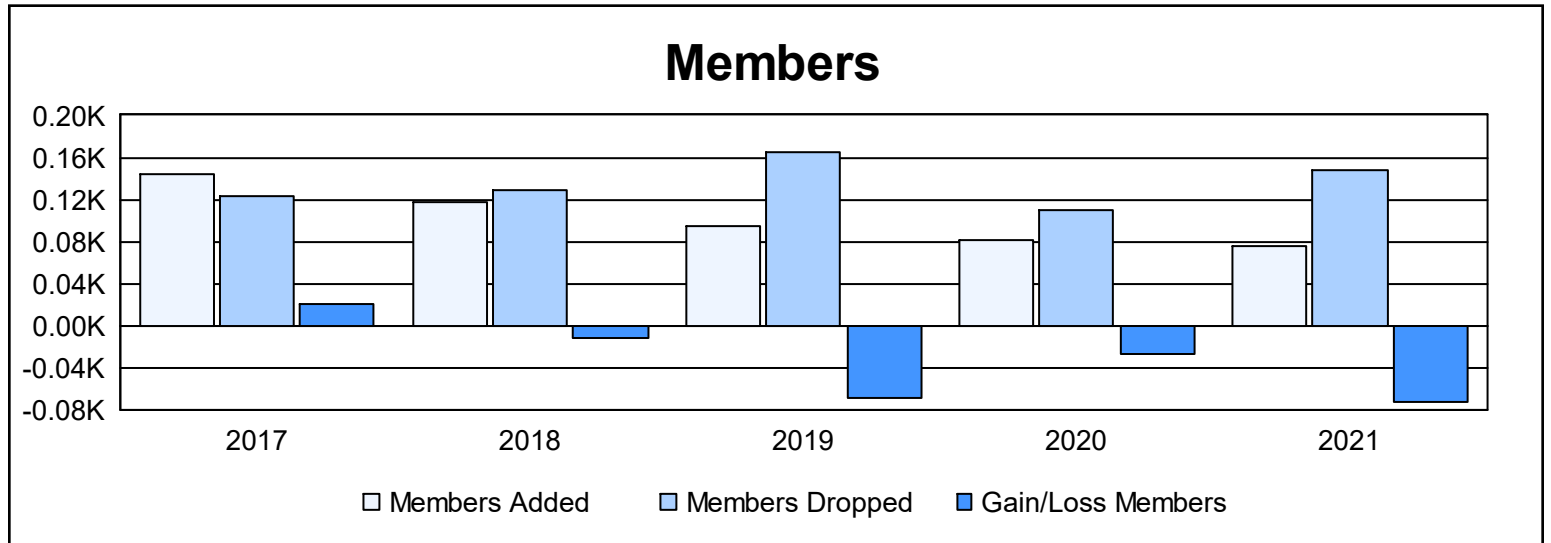

Year	New Clubs	Dropped Clubs	Gain/ Loss Clubs	New Members	Charter Members	Reinstate Members	Transfer Members	Total Member Added	Total Members Dropped	Gain/ Loss Members
2016-2017	1	0	1	105	21	5	12	143	123	20
2017-2018	0	0	0	100	0	14	3	117	128	-11
2018-2019	0	0	0	80	1	14	0	95	164	-69
2019-2020	0	1	-1	75	0	5	2	82	110	-28
2020-2021	0	2	-2	62	0	11	3	76	148	-72
<b>Average</b>	<b>0</b>	<b>1</b>	<b>0</b>	<b>84</b>	<b>4</b>	<b>10</b>	<b>4</b>	<b>103</b>	<b>135</b>	<b>-32</b>

### Membership Composition June 2021 Cumulative